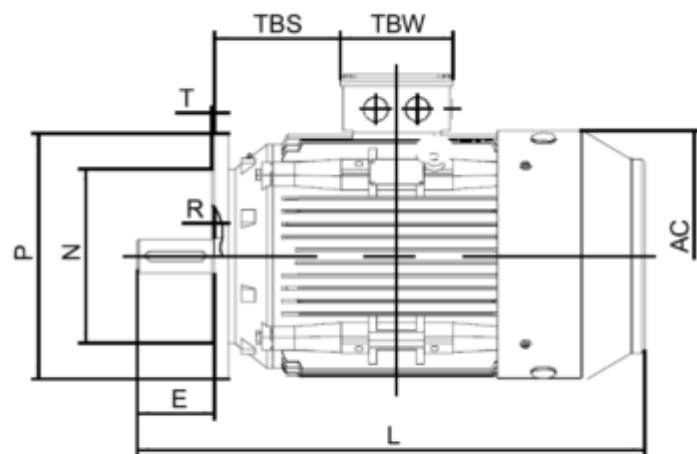

Article number: 250204500424

Description: Kleedrive T2C 225M-4 45kW 1400 rpm
3x400/690V 50HZ IP55 B5 Eff=93.1%

Measures

AA = 440	K = Ø19	TBH = 233
AC = Ø459	L = 835	TBS = 211.5
AD = 558	M = Ø400	TBW = 186
D = Ø60	N = Ø350	
E = 140	P = Ø450	
F = 18	R = 0	
G = 53	S = 5	
HD = 333	T = 8xØ19	