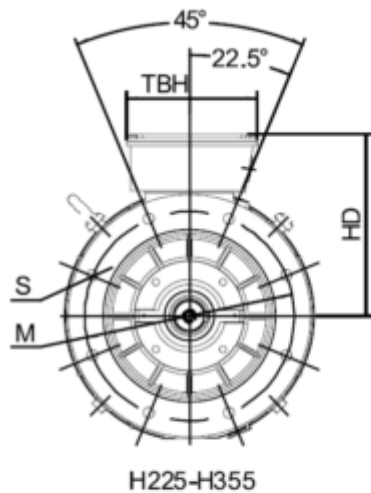

Article number: 250204500424

Description: Kleedrive T2C 225M-4 45kW 1400 rpm
3x400/690V 50HZ IP55 B5 Eff=93.1%

Measures

AA = 440	K = Ø19	TBH = 233
AC = Ø459	L = 835	TBS = 211.5
AD = 558	M = Ø400	TBW = 186
D = Ø60	N = Ø350	
E = 140	P = Ø450	
F = 18	R = 0	
G = 53	S = 5	
HD = 333	T = 8xØ19	