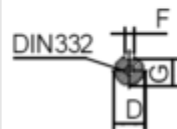

Article number: 250204500424

Description: Kleedrive T2C 225M-4 45kW 1400 rpm
3x400/690V 50HZ IP55 B5 Eff=93.1%

Measures

AA = 440	K = Ø19	TBH = 233
AC = Ø459	L = 835	TBS = 211.5
AD = 558	M = Ø400	TBW = 186
D = Ø60	N = Ø350	
E = 140	P = Ø450	
F = 18	R = 0	
G = 53	S = 5	
HD = 333	T = 8xØ19	